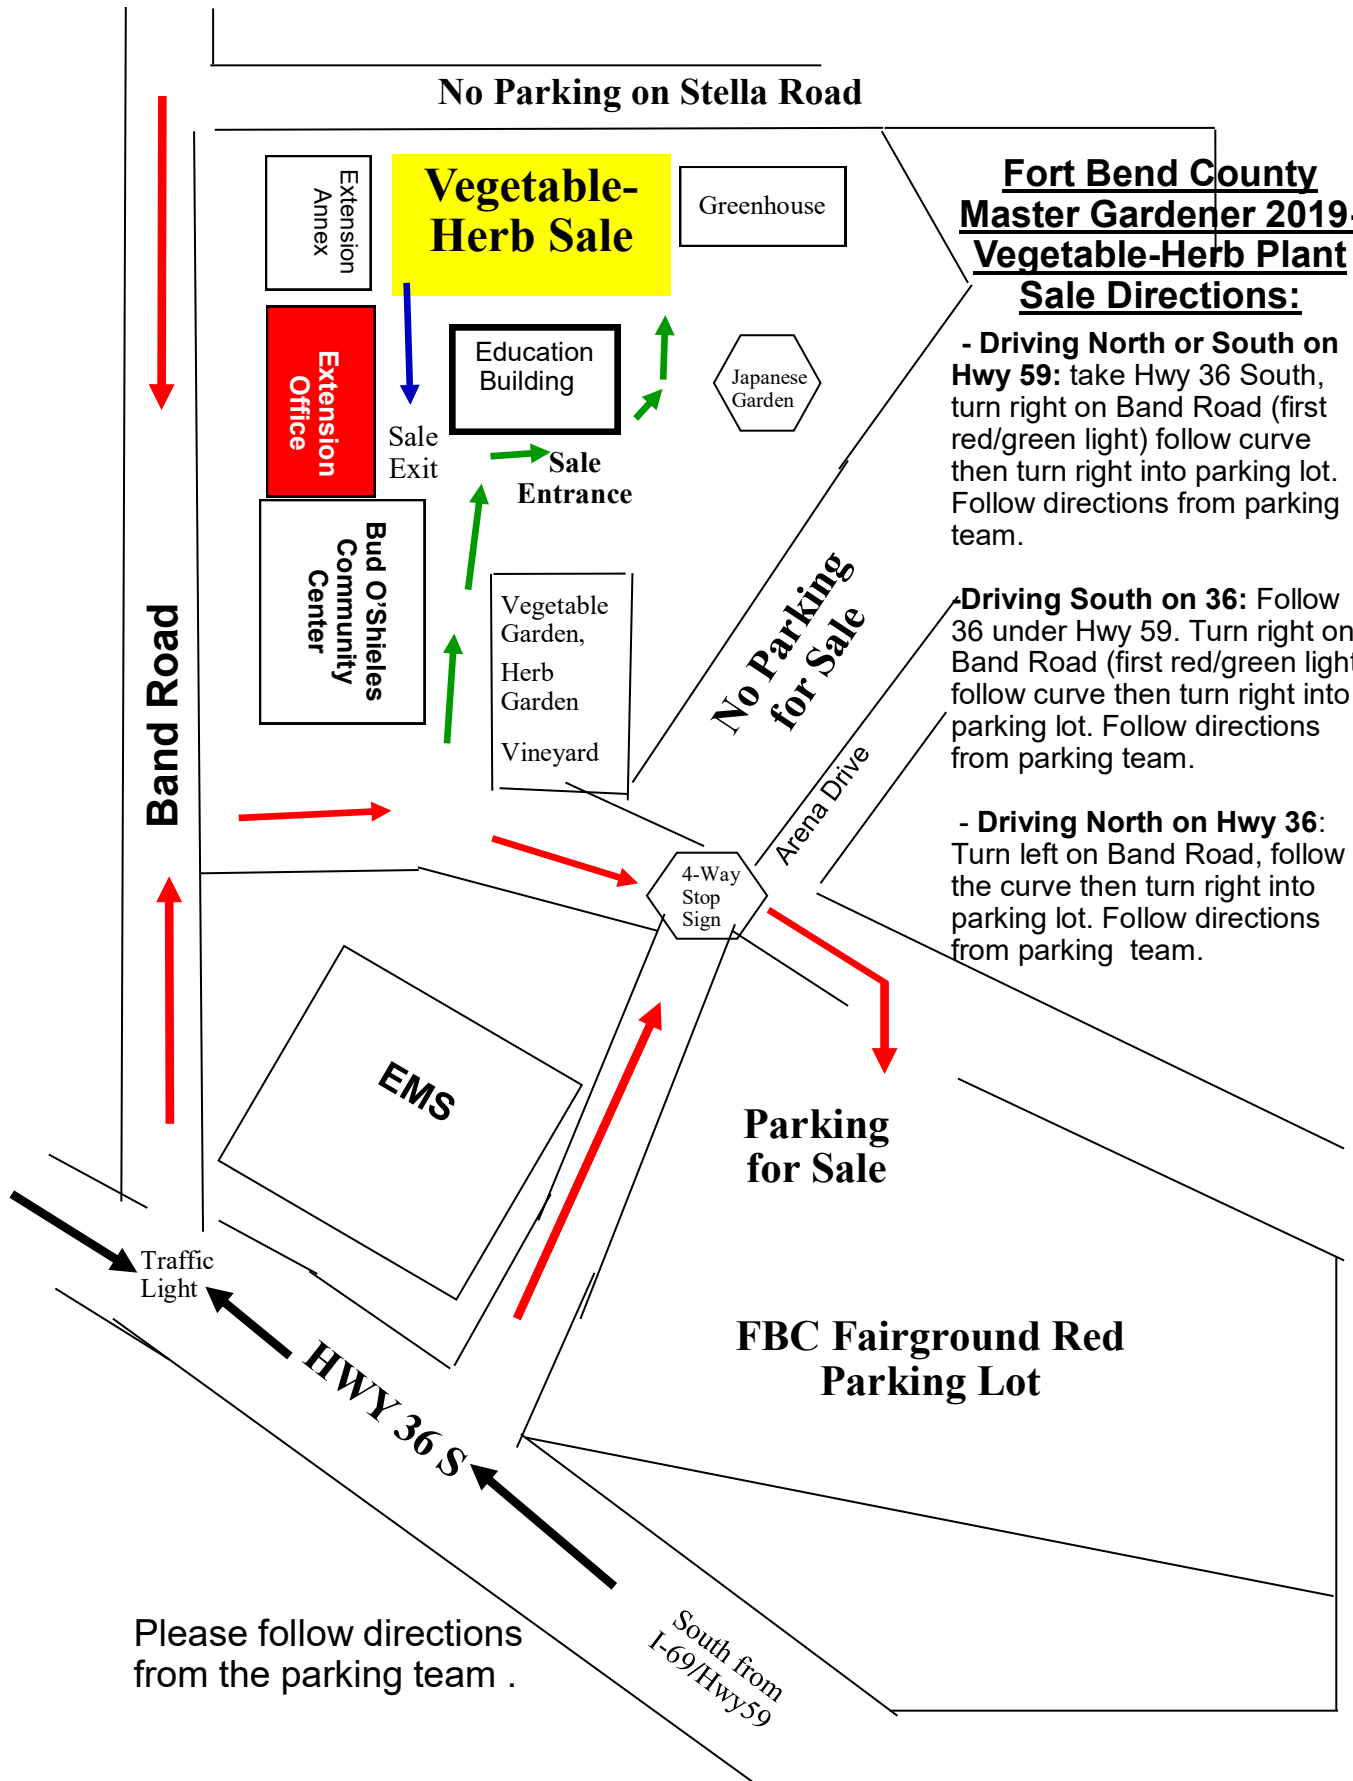

No Parking on Stella Road

**Fort Bend County
Master Gardener 2019-
Vegetable-Herb Plant
Sale Directions:**

- Driving North or South on Hwy 59: take Hwy 36 South, turn right on Band Road (first red/green light) follow curve then turn right into parking lot. Follow directions from parking team.

- Driving South on 36: Follow 36 under Hwy 59. Turn right on Band Road (first red/green light) follow curve then turn right into parking lot. Follow directions from parking team.

- Driving North on Hwy 36: Turn left on Band Road, follow the curve then turn right into parking lot. Follow directions from parking team.

Please follow directions from the parking team .

South from I-69/Hwy59